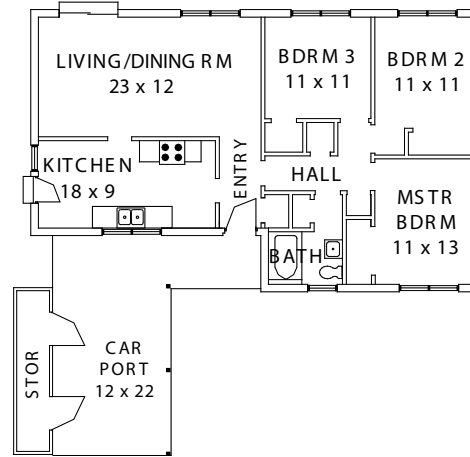

DUPLEX HOMES

#1

2 BDR/1 BTH
964 SQ. FT.
\$645.00*

#2

3 BDR/1 BTH
1,126 SQ. FT.
\$675.00*

#4

3 BDR/1 BTH
1,211 SQ. FT.
\$700.00*

#6

#9

3 BDR/1 3/4 BTH
1,522 SQ. FT.
\$845.00*

#11

4 BDR/2 BTH
1,850 SQ. FT.
\$885.00*

FLOOR PLANS

* Prices subject to change.