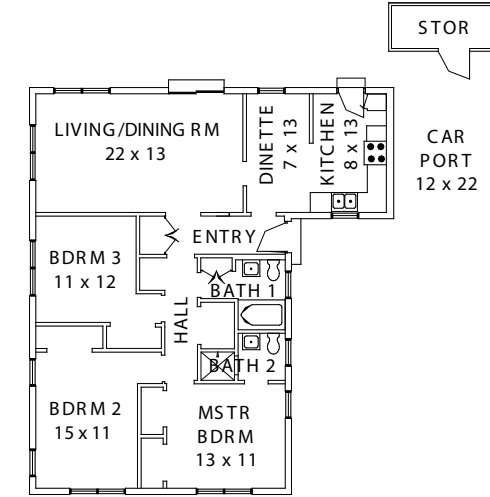

DUPLEX HOMES

#1

2 BDR/1 BTH
964 SQ. FT.
\$645.00*

#2

3 BDR/1 BTH
1,126 SQ. FT.
\$675.00*

#4

3 BDR/1 BTH
1,211 SQ. FT.
\$700.00*

#6

3 BDR/1 3/4 BTH
1,349 SQ. FT.
\$755.00*

#7

4 BDR/1 3/4 BTH
1,398 SQ. FT.
\$780.00*

SINGLE STANDING HOMES

#8

3 BDR/1 3/4 BTH
1,465 SQ. FT.
\$830.00*

#10

4 BDR/1 3/4 BTH
1,600 SQ. FT.
\$855.00*

#9

3 BDR/1 3/4 BTH
1,522 SQ. FT.
\$845.00*

#11

4 BDR/2 BTH
1,850 SQ. FT.
\$885.00*

FLOOR PLANS

* Prices subject to change.