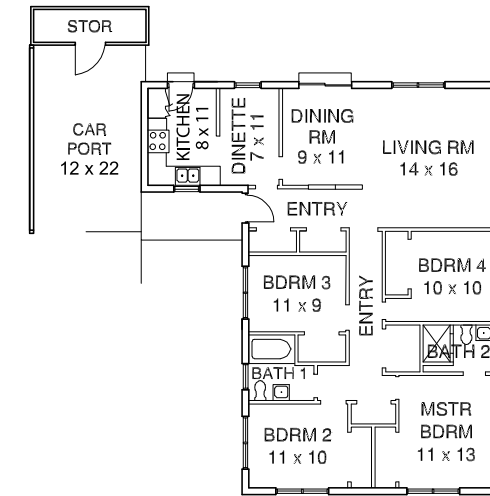

DUPLEX HOMES

#1

2 BDR/1 BTH
964 SQ. FT.
\$645.00*

#2

3 BDR/1 BTH
1,126 SQ. FT.
\$675.00*

#4

3 BDR/1 BTH
1,211 SQ. FT.
\$700.00*

#6

3 BDR/1 3/4 BTH
1,349 SQ. FT.
\$755.00*

#7

4 BDR/1 3/4 BTH
1,398 SQ. FT.
\$780.00*

SINGLE STANDING HOMES

#8

3 BDR/1 3/4 BTH
1,465 SQ. FT.
\$830.00*

#10

4 BDR/1 3/4 BTH
1,600 SQ. FT.
\$855.00*

#9

3 BDR/1 3/4 BTH
1,522 SQ. FT.
\$845.00*

#11

4 BDR/2 BTH
1,850 SQ. FT.
\$885.00*

FLOOR PLANS

* Prices subject to change.