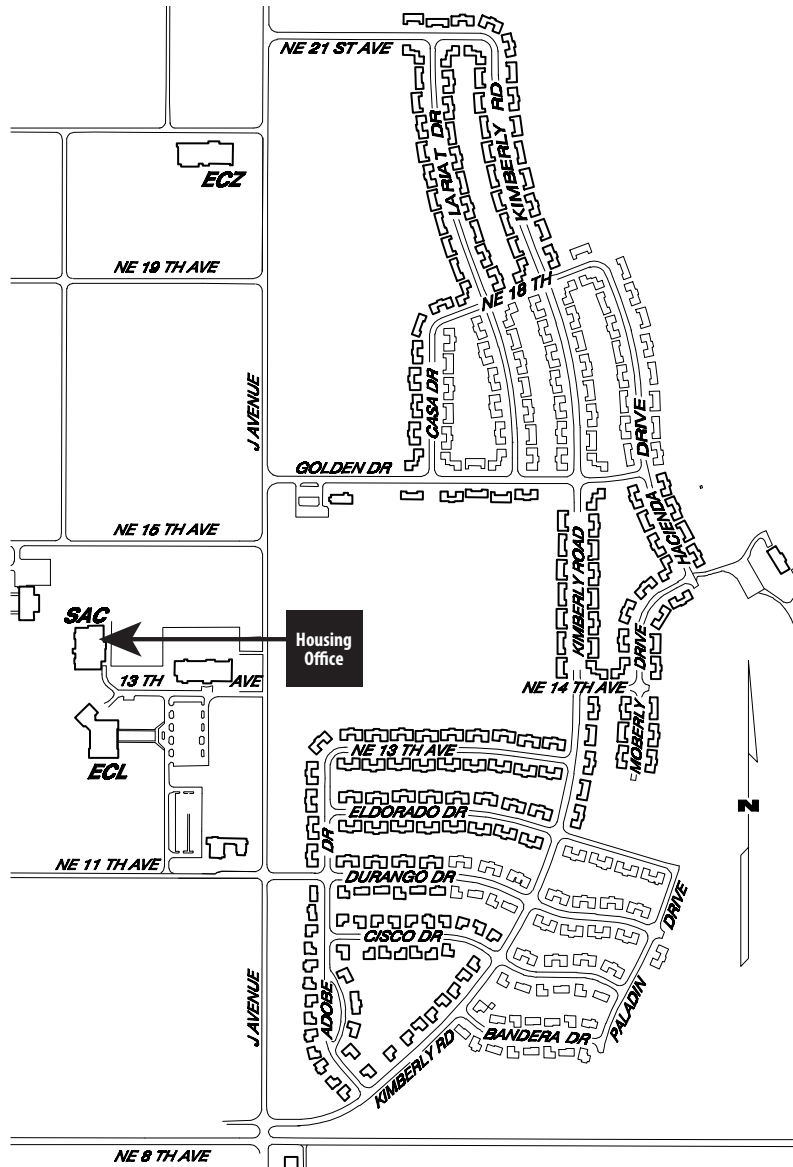

Friday
7:30 a.m.-12 p.m.

E-mail: hareese@actx.edu

Address:
1401 J Avenue,
Suite 142
Amarillo, TX 79111

Telephone:
(806) 335-4245

**Amarillo College
East Campus
HOUSING
FOR RENT**

**Amarillo College
East Campus
HOUSING
FOR RENT**