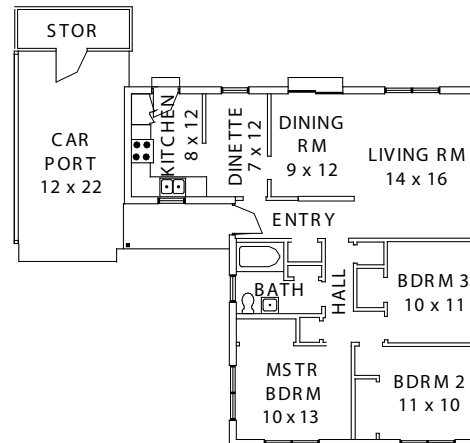

DUPLEX HOMES

#1

2 BDR/1 BTH
964 SQ. FT.
\$645.00*

#2

3 BDR/1 BTH
1,126 SQ. FT.
\$675.00*

#4

3 BDR/1 BTH
1,211 SQ. FT.
\$700.00*

#6

3 BDR/1 3/4 BTH
1,349 SQ. FT.
\$755.00*

#7

4 BDR/1 3/4 BTH
1,398 SQ. FT.
\$780.00*

SINGLE STANDING HOMES

#8

3 BDR/1 3/4 BTH
1,465 SQ. FT.
\$830.00*

#10

4 BDR/1 3/4 BTH
1,600 SQ. FT.
\$855.00*

#9

3 BDR/1 3/4 BTH
1,522 SQ. FT.
\$845.00*

#11

4 BDR/2 BTH
1,850 SQ. FT.
\$885.00*

FLOOR PLANS

* Prices subject to change.